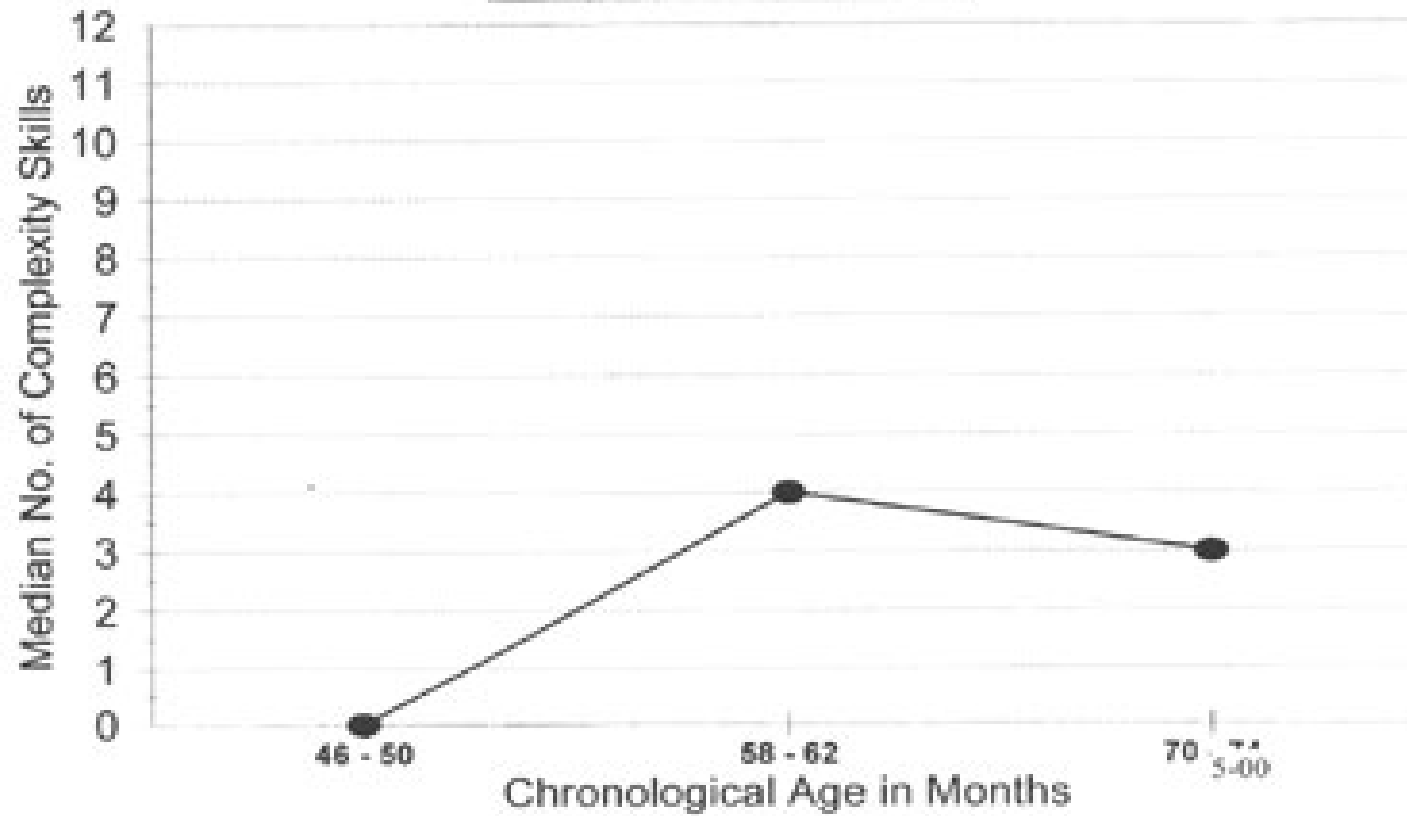

Sentence Complexity

MacArthur Level III

Profound Hearing Loss