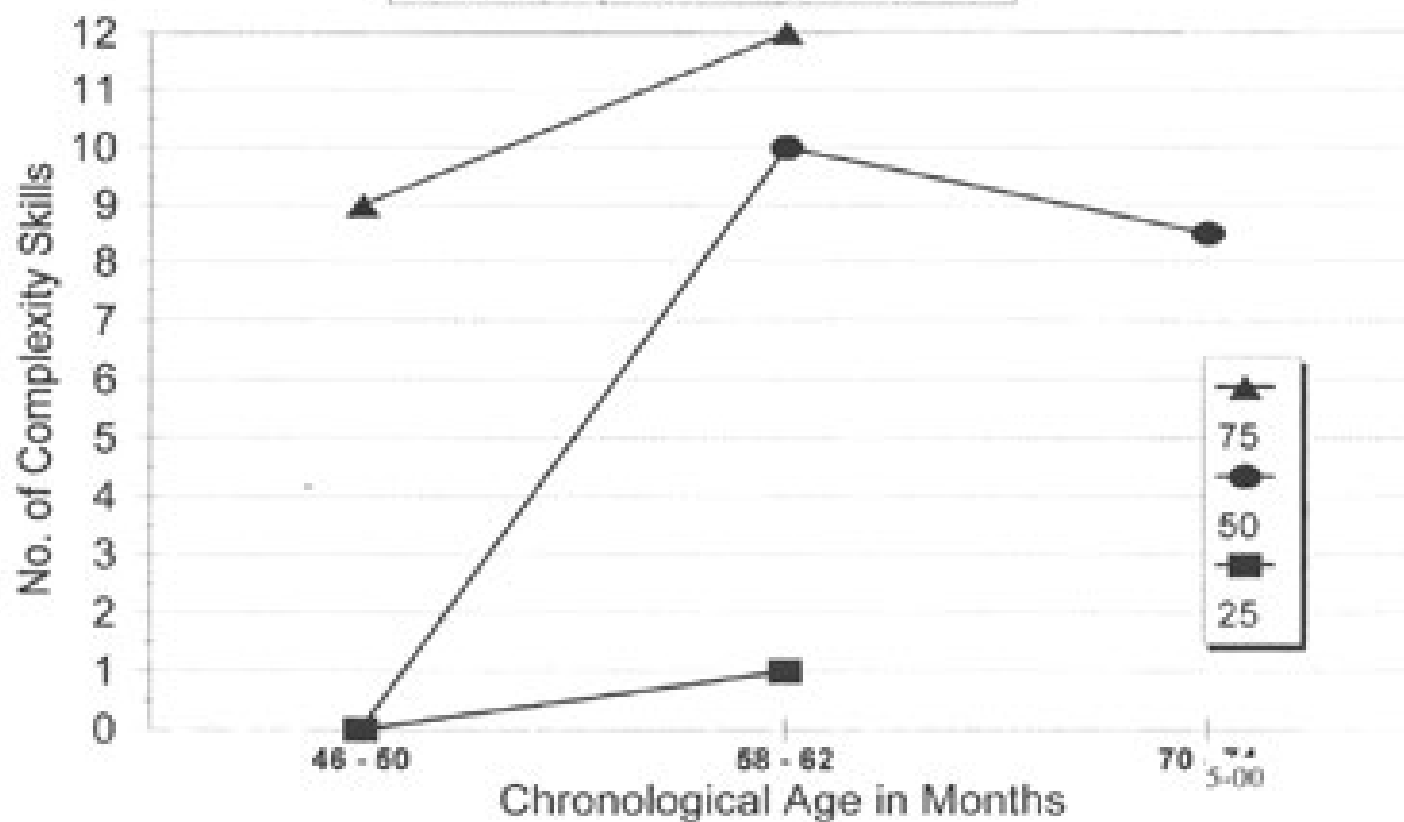

Identified after 6 Months

Sentence Complexity

MacArthur Level III

Mild or Moderate Hearing Loss

Sentence Complexity

MacArthur Level III

Mod-Sev or Severe Hearing Loss

Sentence Complexity