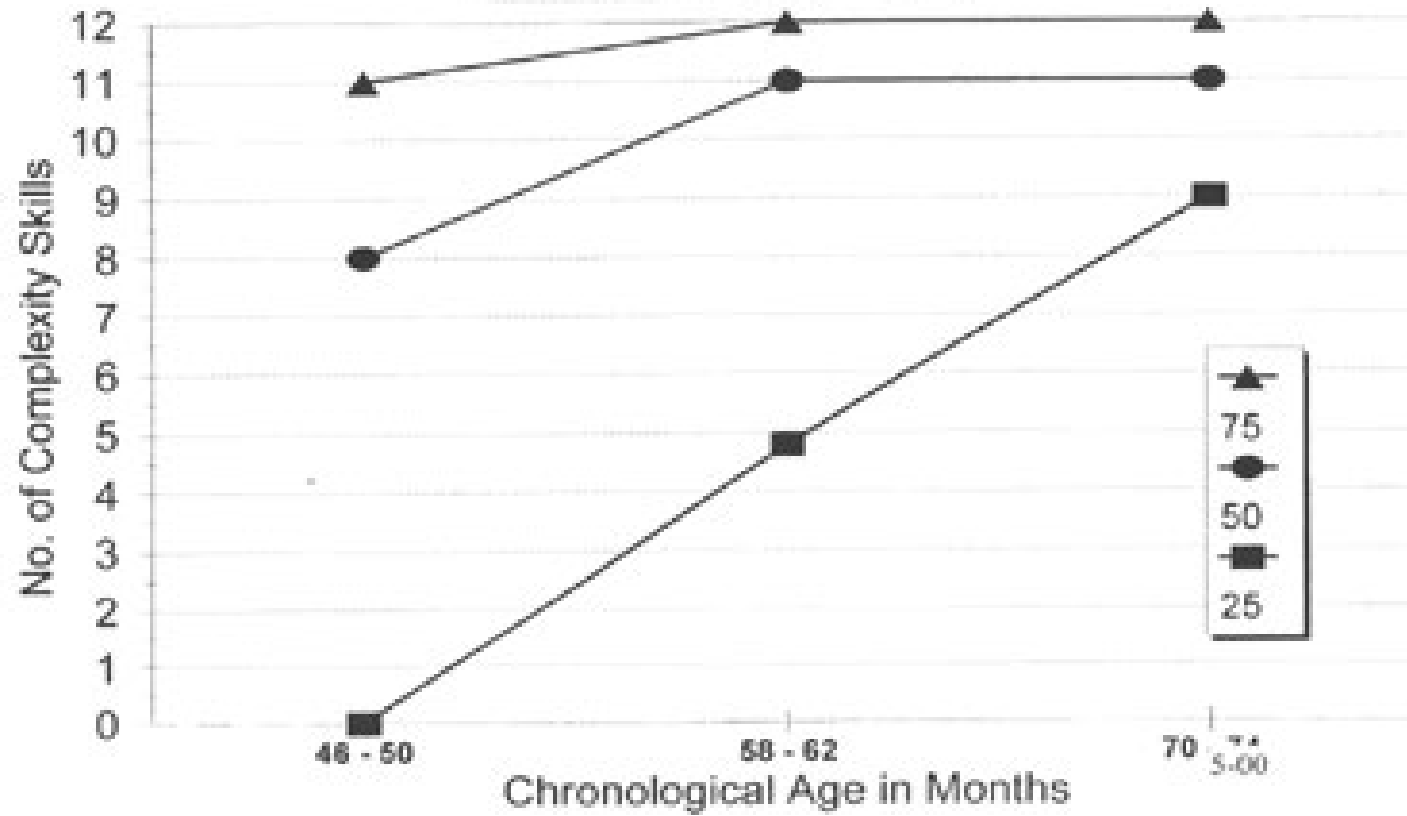

Sentence Complexity MacArthur Level III

Cognition ≥ 80