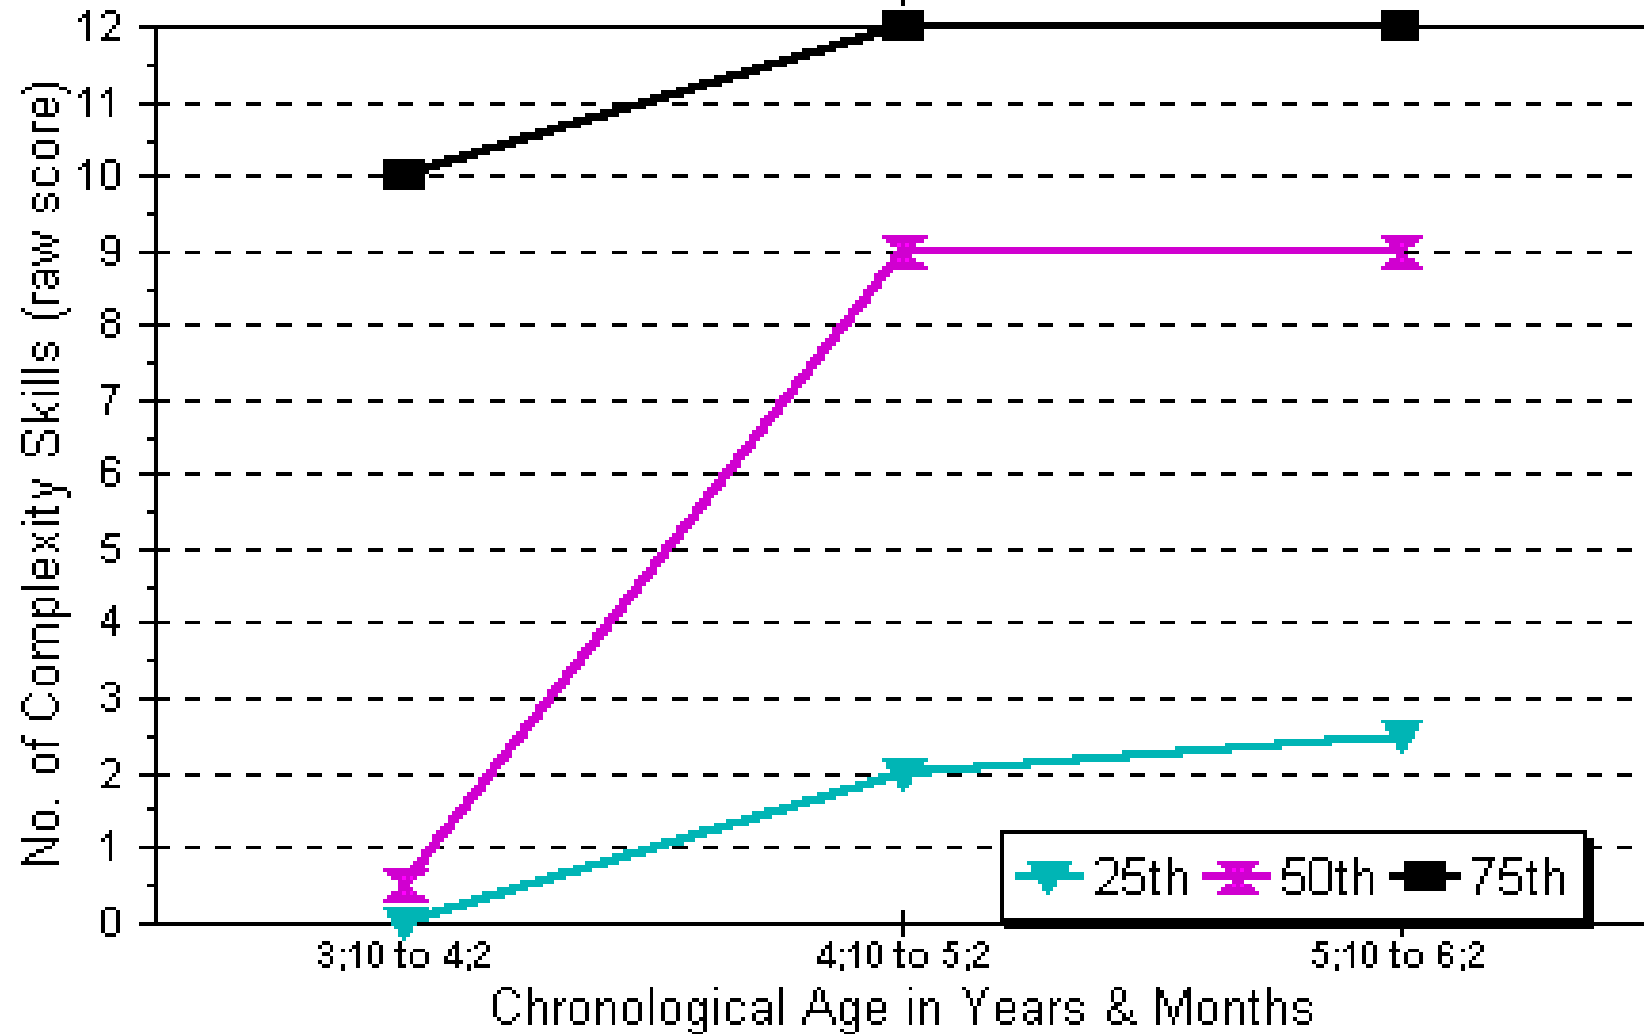

MacArthur III Sentence Complexity

MacArthur Level 3 Sentence Complexity

Total Group

Sentence Complexity

MacArthur Level III

Identified by 6 Months

Sentence Complexity

MacArthur Level III

Identified after 6 Months

Sentence Complexity

MacArthur Level III

Mild or Moderate Hearing Loss

Sentence Complexity

MacArthur Level III

Mod-Sev or Severe Hearing Loss

Sentence Complexity