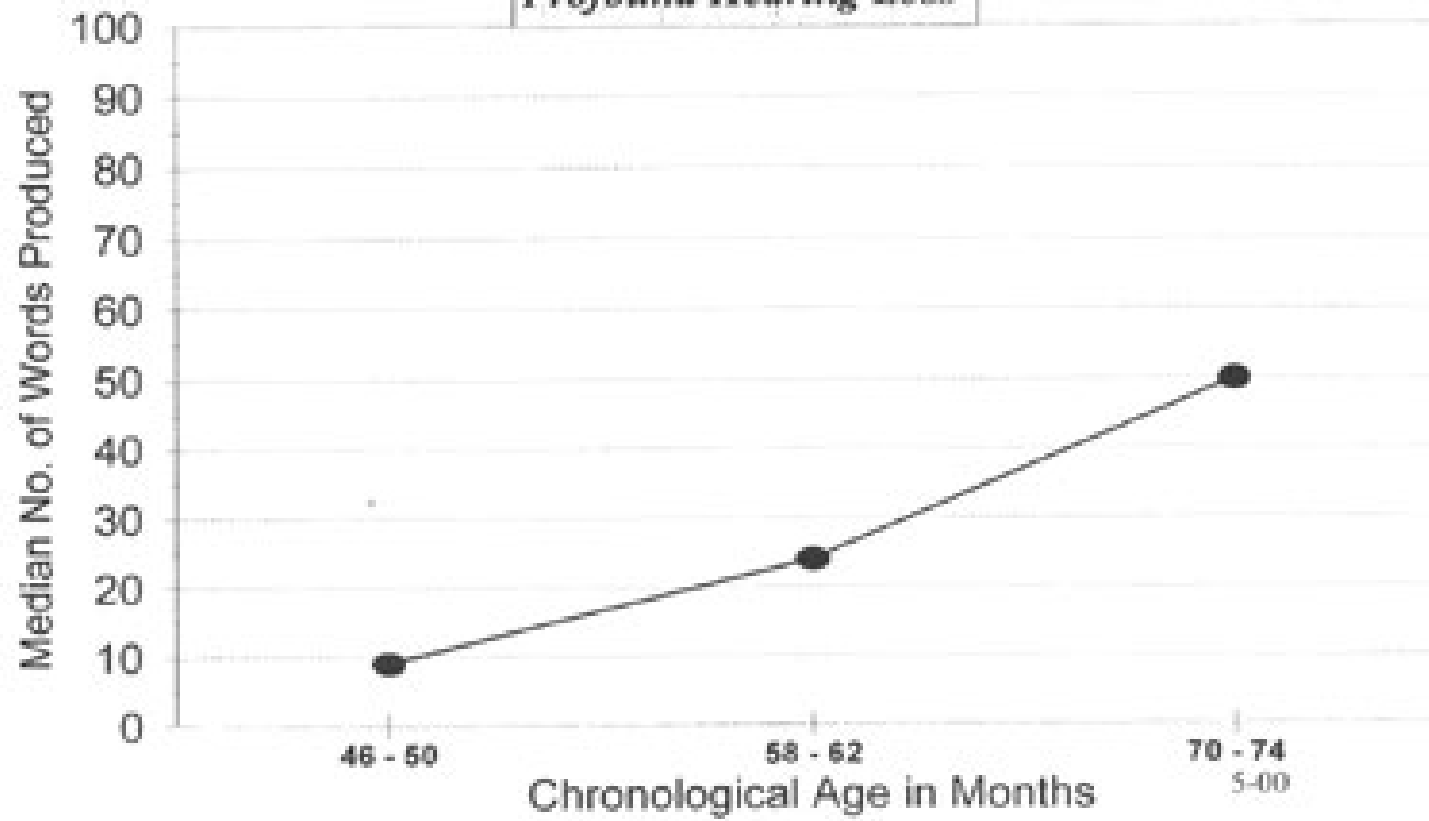

Words Produced

MacArthur Level III

Profound Hearing Loss